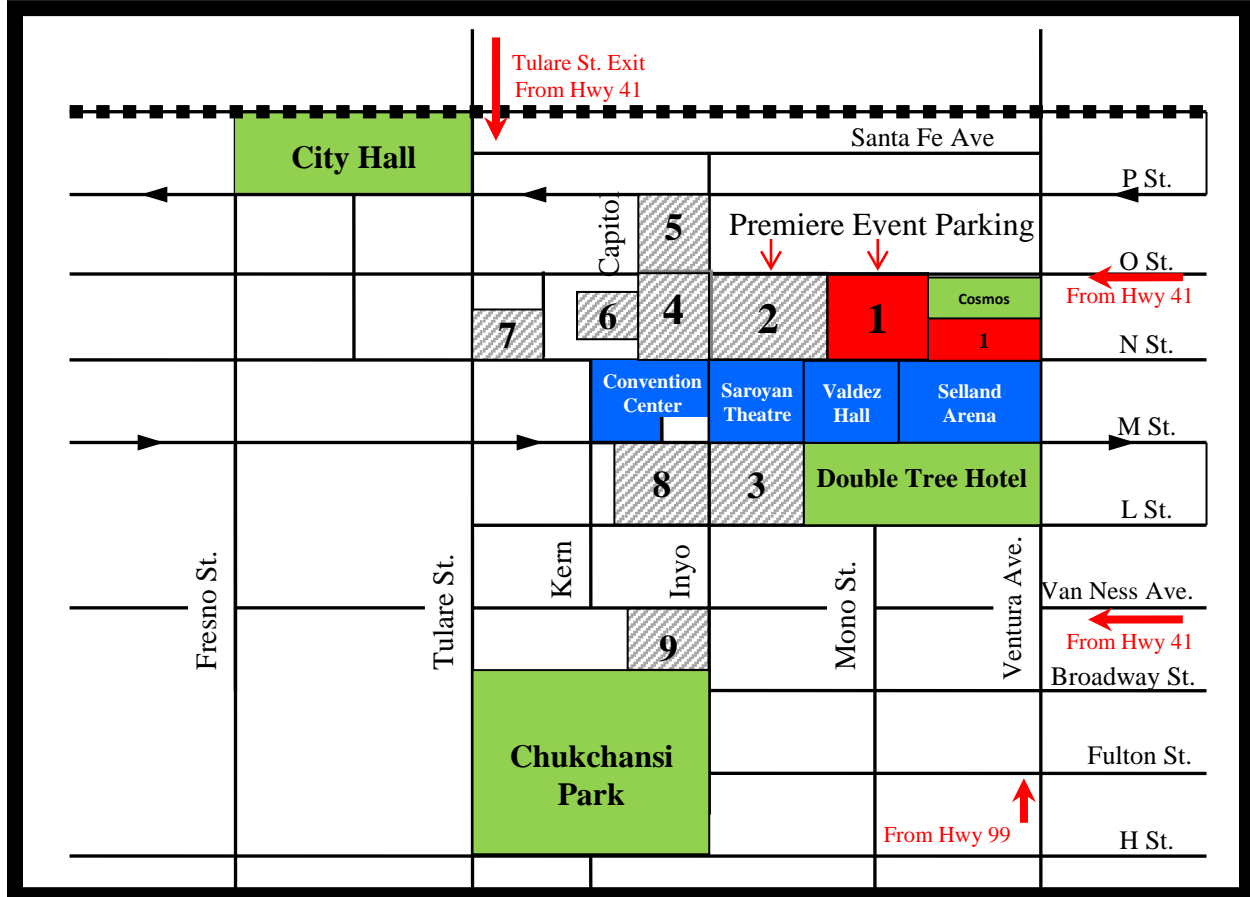

FRESNO

Convention & Entertainment Center

To avoid delays on "O" Street please use alternate exits on Tulare Street or Van Ness Avenue from Highway 41

*Parking fees may vary per parking lot.

Parking	Entrance	Capacity	Parking Management	Phone
1- Premiere Event Parking FCEC Parking Lot	"O" Street	311	Fresno Convention & Entertainment Center	559.445.8100
2- Premiere Event Parking City of Fresno Garage	"O" Street & Inyo Street	1500	SP+ Parking	559.264.2425
3- Double Tree Hotel Garage	"L" Street	300	Double Tree Hotel	559.268.1000
4, 5 & 6- Civic Center Square Lots	Inyo Street	300	Civic Center	559.485.4700
7- Pavilion Parking Lot	"N" Street	470	ABM	559.264.5648
8- Tower Garage	"L" Street	100	SP+ Parking	559.264.2425
9- Spiral Garage	Inyo Street	591	SP+ Parking	559.264.2425
			Parking Operator	559.252.6464
			Parking Meters	559.621.7275

Highway Exits: Southbound Highway 41: Tulare Street; "O" Street; Van Ness Ave
Northbound Highway 41: Van Ness Ave
Southbound or Northbound Highway 99: Ventura Ave