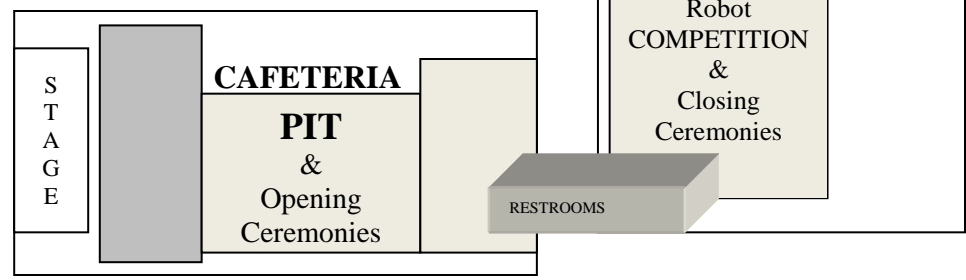

BUS LOADING ZONE AND EAST PARKING LOT