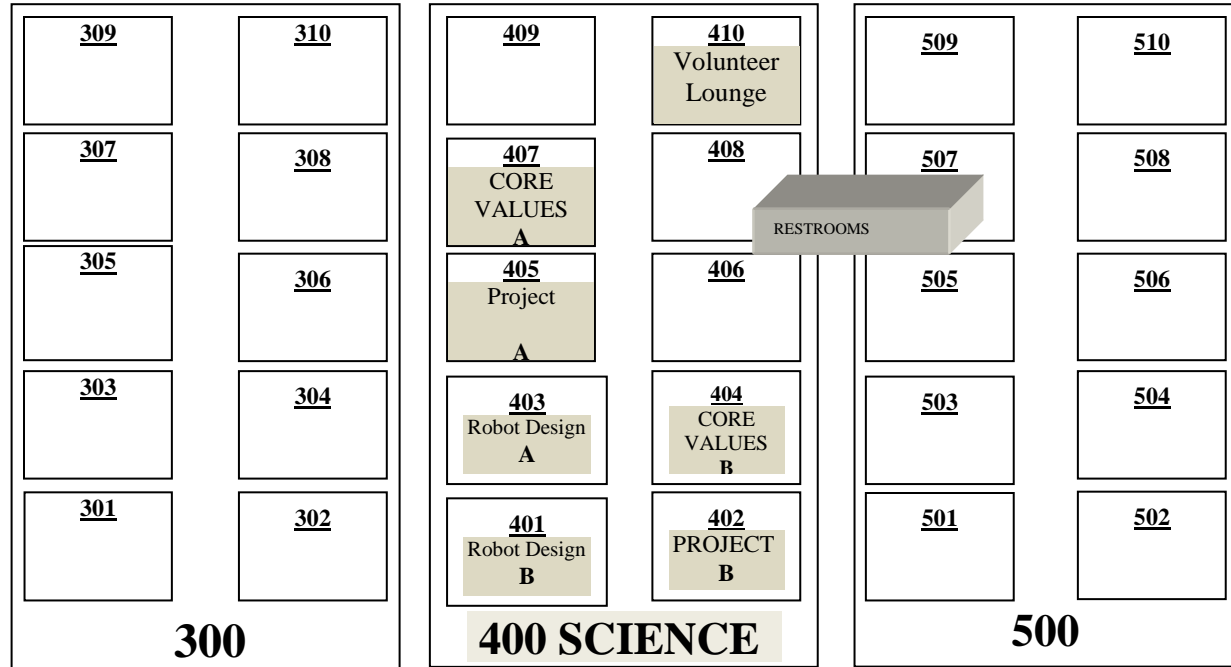

Central Valley Robotics  
Central Unified Qualifier  
November 7, 2015

GLACIER POINT MIDDLE SCHOOL  
4055 N. BRYAN  
FRESNO, CA 93723

THANK YOU

BLUE DOLPHIN  
DESIGN & ENGINEERING

OPEN FIELD

**LIBRARY**

**GLACIER POINT**

**Schedule**

- Check-in: 8:00 am
- Opening Ceremonies: 9:00 am
- Competition: 10:05 – 4:08 pm
- Awards/ Closing: 5:00-6:00 pm

**Food & Drinks:** Allowed in the cafeteria or outside. Not allowed in gymnasium. Snack bar items and pizza lunches are for sale for \$3.00 in the cafeteria.

***DON'T FORGET TO VISIT THE  
Central High School Science Outreach  
Barbeque  
Located Outside the Gym***

**HOME  
OF THE  
HUSKIES!**

**BUS LOADING ZONE AND EAST PARKING LOT**